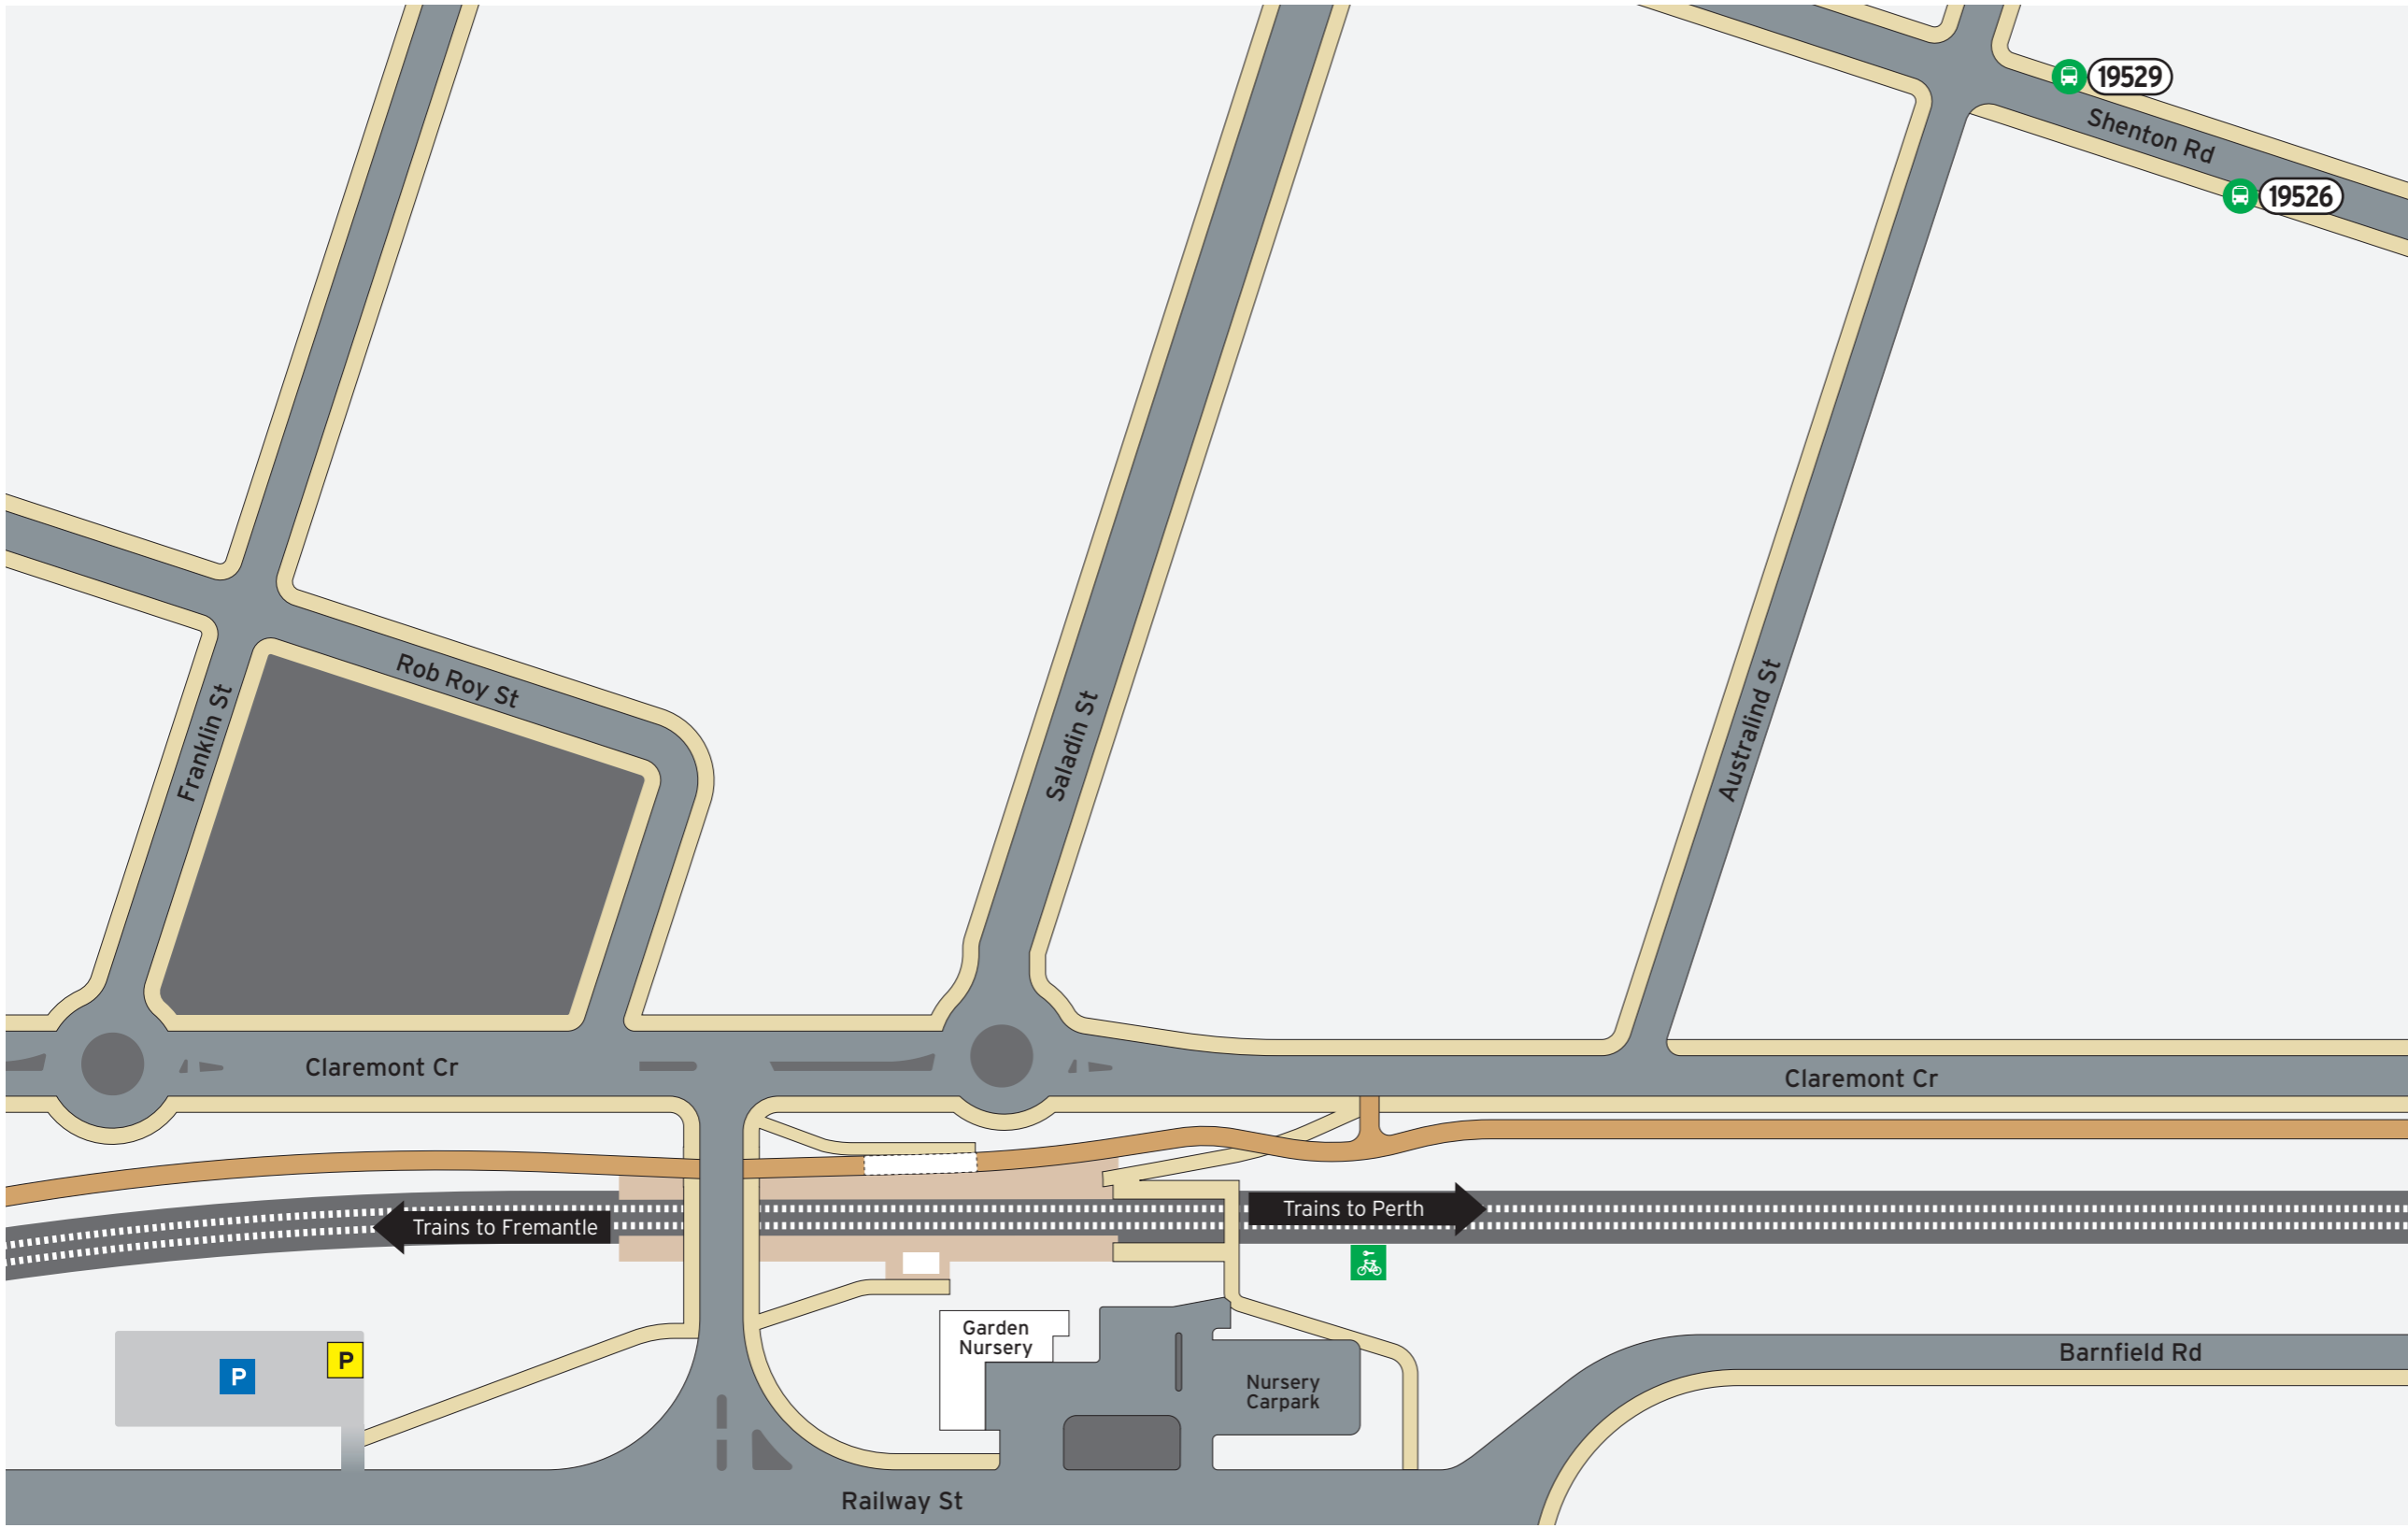

Swanbourne Station - Access Map 1 of 2

Current as at 20/04/2023

Bus Stands

Stand	Route
19526	Train Replacement to Fremantle 906
19529	Train Replacement to Perth 906

Legend

North Point	Scale	All Access	Bus Stand	Transperth Parking	Platforms	Road
		Bicycle Access		Pathways	Principal Shared Path	Non-Accessible Area

This parking charge applies to all vehicles.

For more information on parking your vehicle visit transperth.wa.gov.au

Legend

		Bike Shelter	Transperth Parking	Pathways	Principal Shared Path	Non-Accessible Area
North Point	Scale	Bus Stand	SmartParker Machine	Platforms	Road	