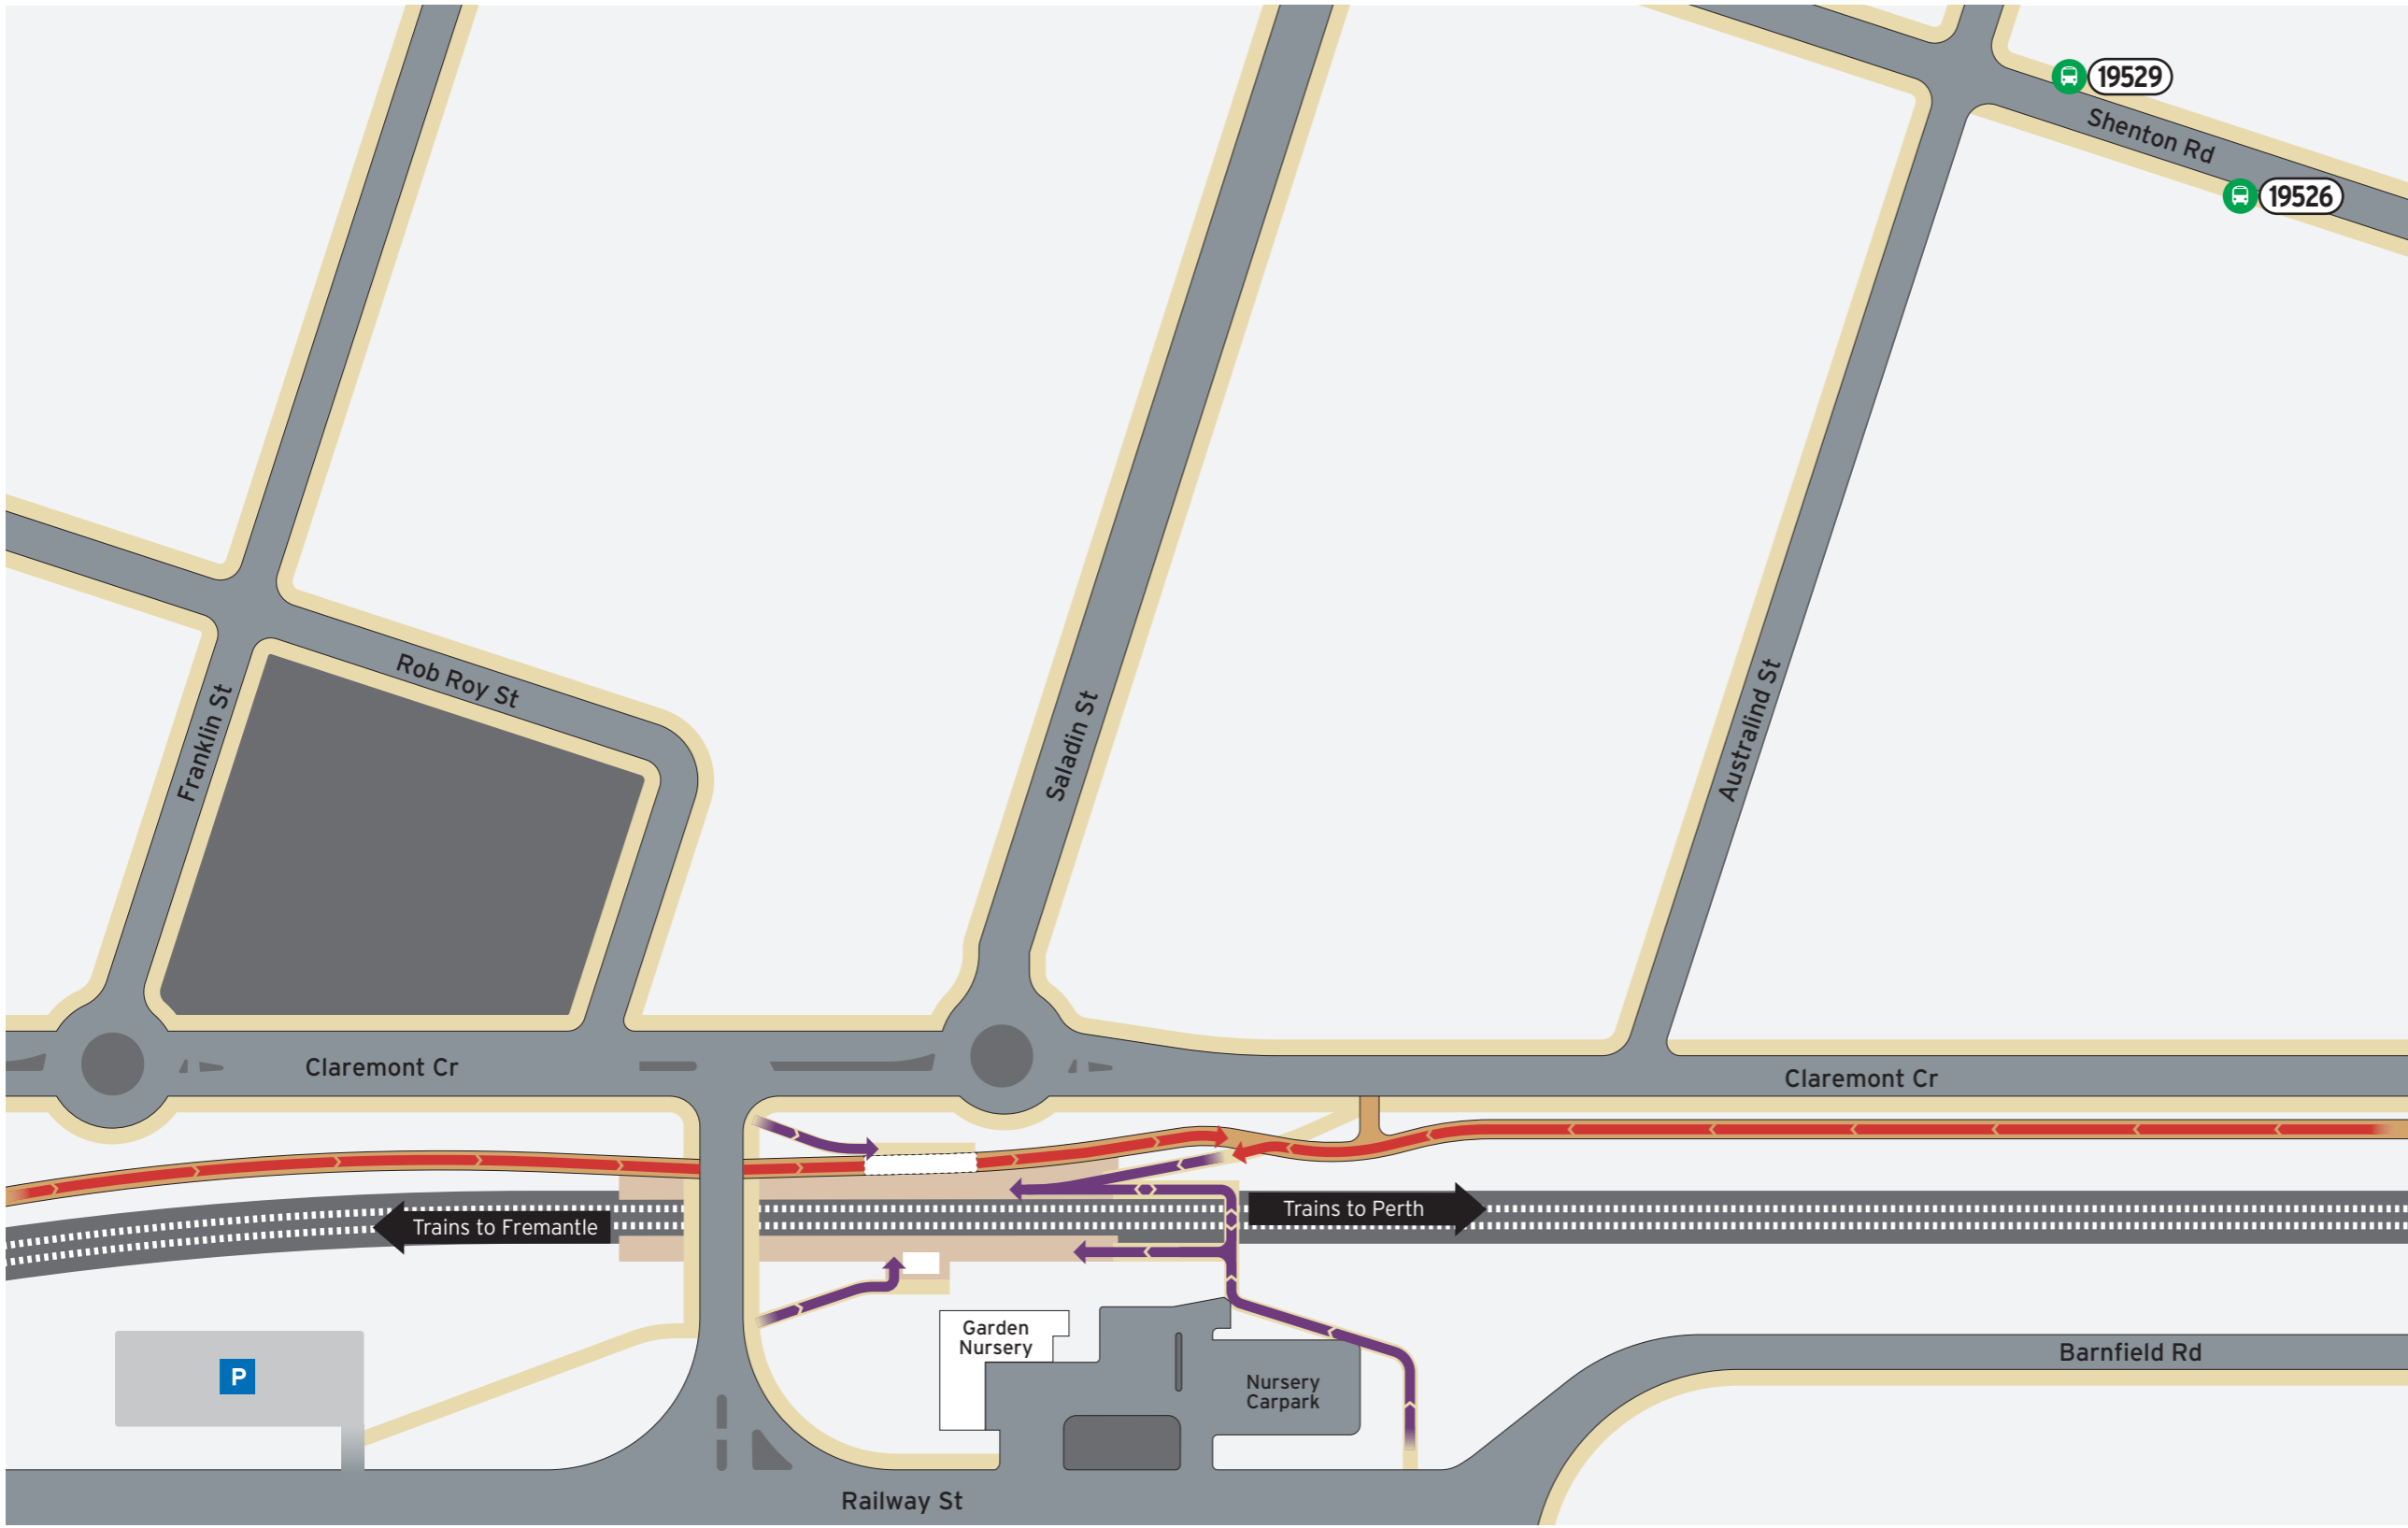

Swanbourne Station - Access Map 1 of 2

Current as at 20/04/2023

Bus Stands

Stand	Route
19526	Train Replacement to Fremantle 906
19529	Train Replacement to Perth 906

Legend

North Point	Scale	All Access	Bus Stand	Transperth Parking	Platforms	Road
		Bicycle Access		Pathways	Principal Shared Path	Non-Accessible Area

This parking charge applies to all vehicles.

For more information on parking your vehicle visit transperth.wa.gov.au

Legend

		Bike Shelter	Transperth Parking	Pathways	Principal Shared Path	Non-Accessible Area
North Point	Scale	Bus Stand	SmartParker Machine	Platforms	Road	